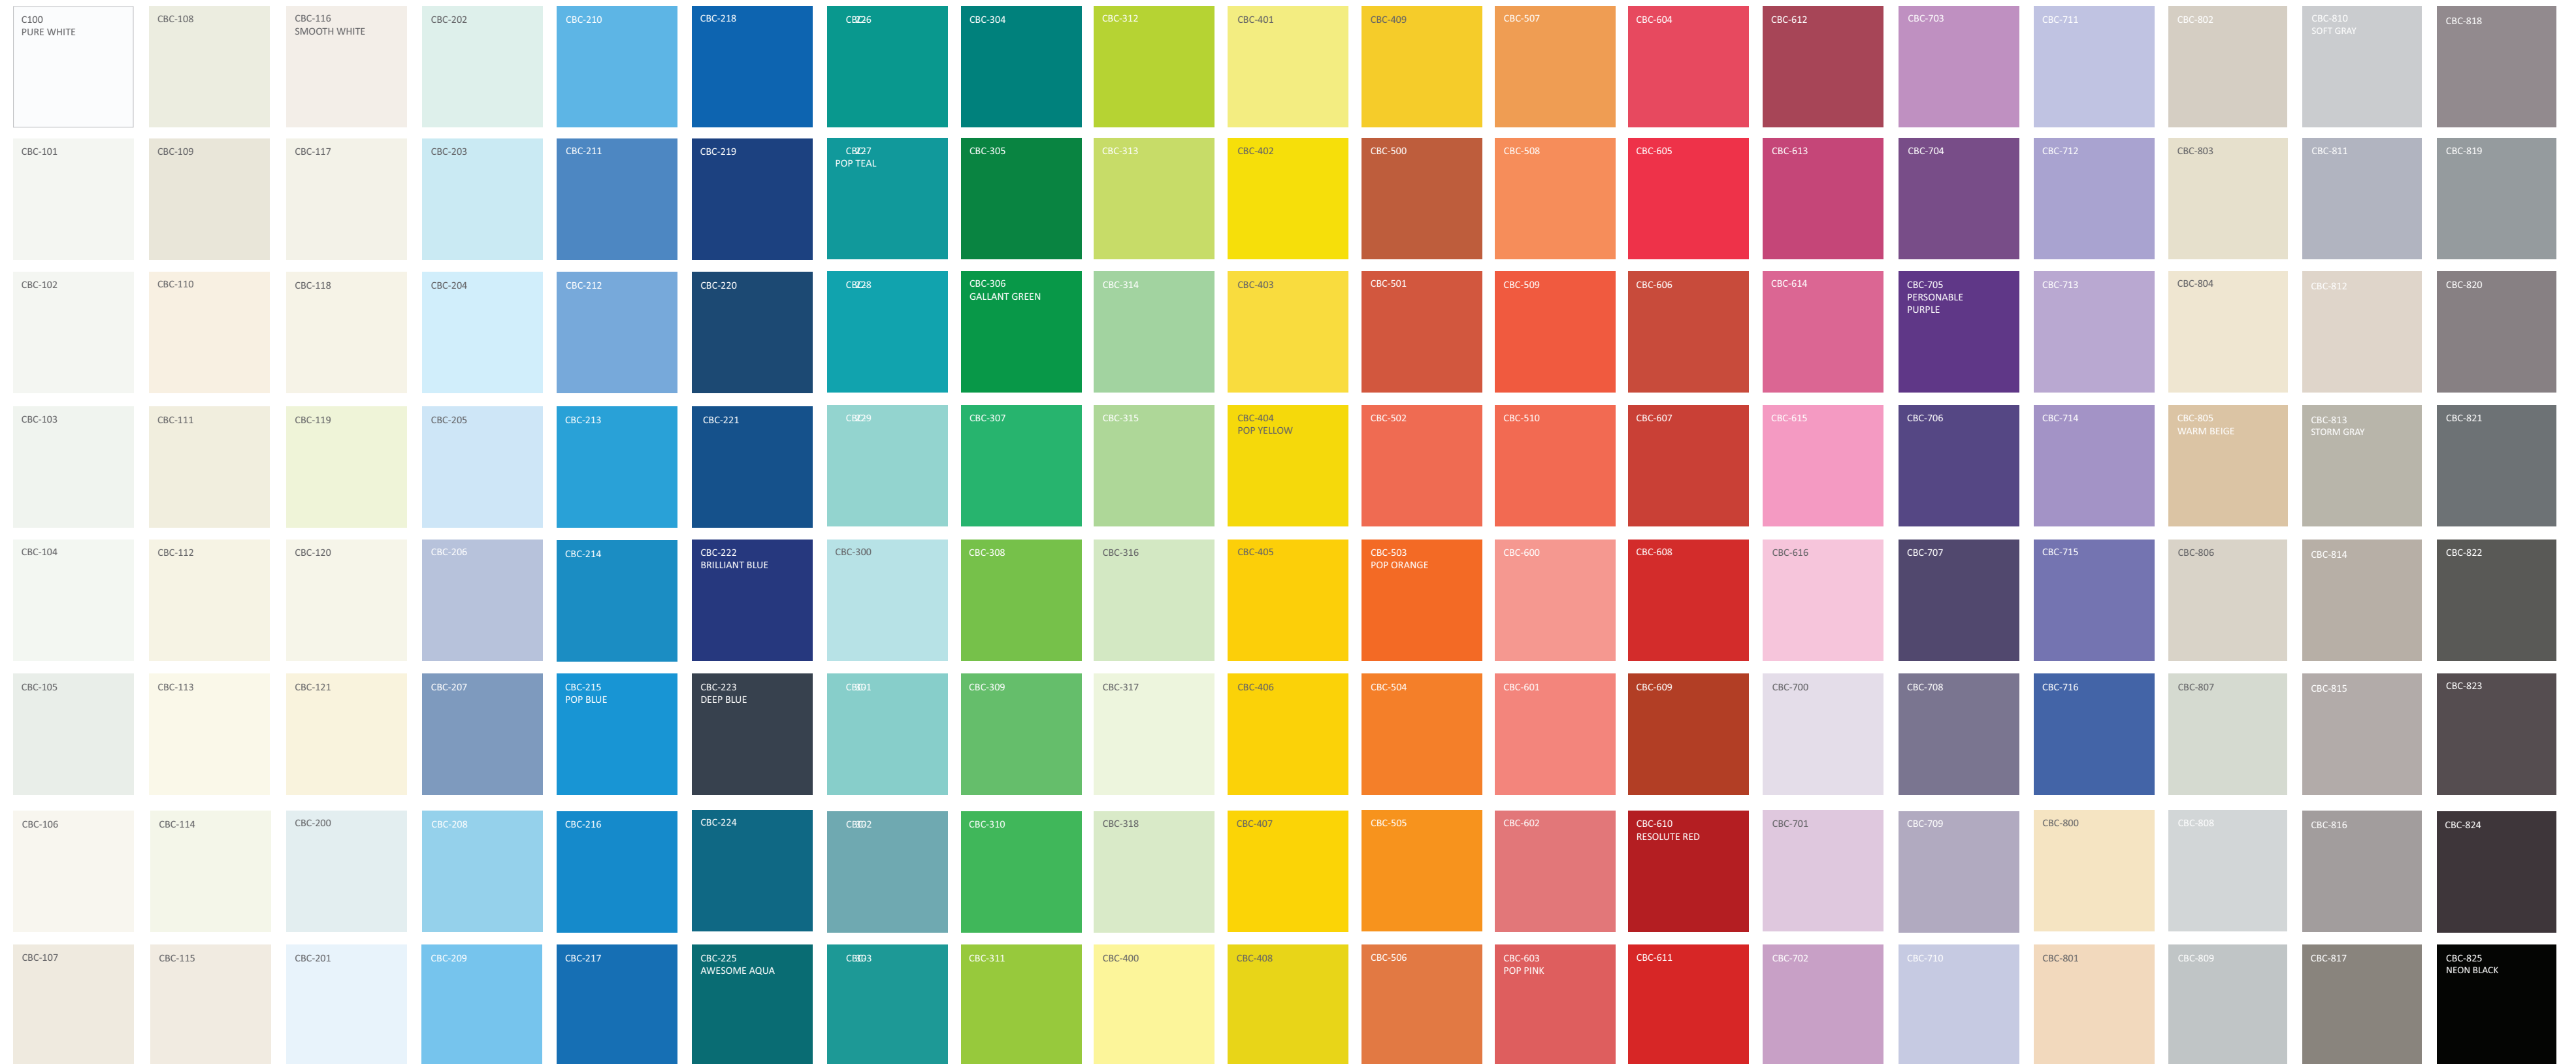

COLOURS BY CLARUS

You don't have to settle for boring. Let us give you 150+ reasons to fall in love with glass.

OVERVIEW

Colour is a personal expression of style that defines the tone of a space. Colours by Clarus is a beautiful array of over 150 custom colours carefully chosen by the Clarus Design Studio. Apply Colours by Clarus to any project and transform your space.

COLOURS BY CLARUS

Need colour? Craving a splash of uniqueness to complement a space? Colours by Clarus is your palette — over 150 standard colours available on demand. The Clarus Design Studio carefully curated the perfect selection of colours, intentionally designed to be the richest and most vibrant offering available for glass. Still need a custom colour? No problem — a friendly Clarus designer can help custom match any specification.

CLARUS GLASS

- Available with all Clarus products
- Non-staining writing surface
- Compatible with any marker, even permanent
- Clarus Opti-Clear Polish and eased corners for safety

THE CLARUS LIBRARY

Functional use of colour enhances collaboration in an open space. Colours by Clarus delivers with industry-leading colour accuracy and rapid turn times to inspire your creativity. Looking for that perfect colour? Our colour library is stocked with thousands of mini-glassboards, all you have to do is ask.