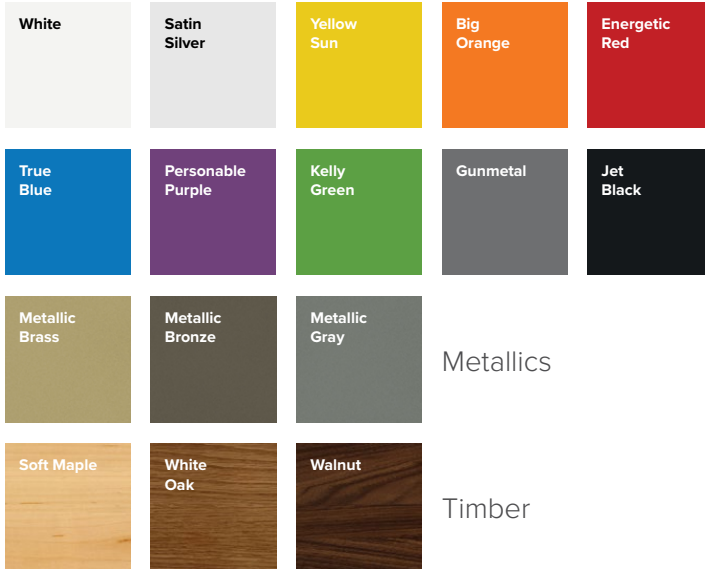

SIZING OPTIONS

4' x 5'	4' x 6'	4' x 8'	4' x 10'
3.5' x 5'			
3' x 4'			
2' x 3'			

Standard sizes
Our most popular sizes, but any size is possible.

Custom sizes
and shapes are available.

SURROUND

Want a sleek frame to wrap your glassboard? Choose from a variety of beautiful, richly finished colors, or bring the outdoors in with Timber, our premium wood finish collection.

COLORS BY CLARUS™

Customize your glass with any color. Visit clarus.com/CBC to see the entire Colors by Clarus collection.

COLORDROP™

ColorDrop print technology — a proprietary printing system exclusively by Clarus.

- 150+ standard colors
- Unlimited options with Clarus' color-matching ability

COLORDROP

- Custom logos, patterns, and artwork printing
- Direct-to-glass, high resolution, UV printing is guaranteed to never fade or discolor

SURROUND

BOLD COLORS

- Broad spectrum of beautiful, richly finished color frame options
- Constructed from premium, powder-coated aluminum

TIMBER

- Premium wood frame options
- Hand-crafted from solid wood, responsibly harvested in the USA