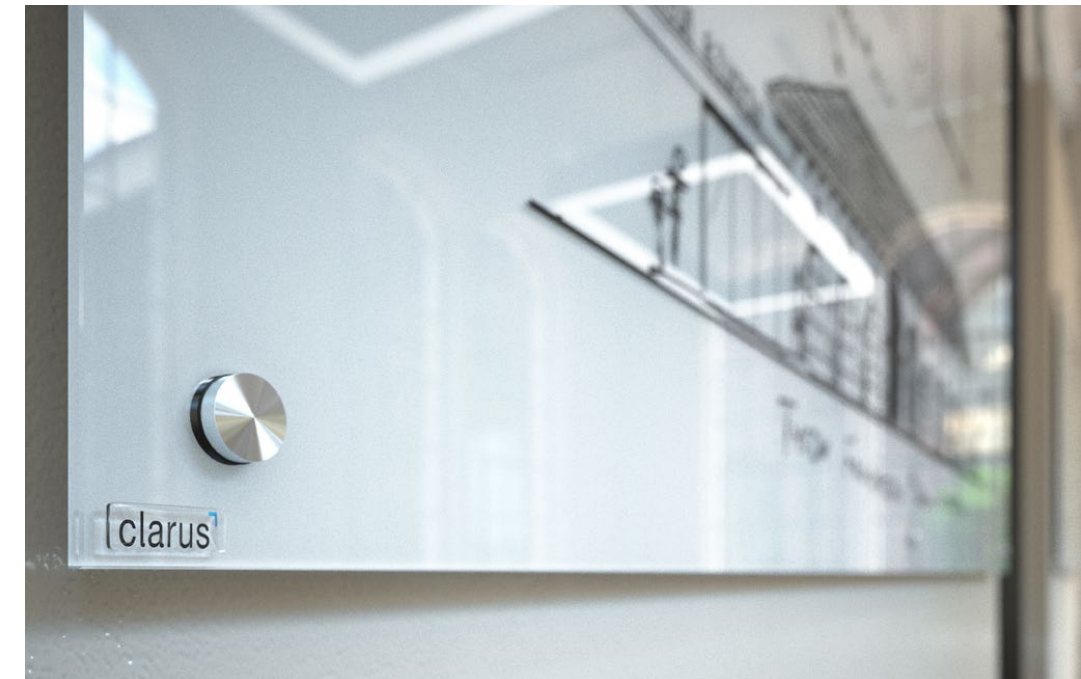

GLASSBOARDS

Float™ + Depth

clarus⁷

OVERVIEW

The original glassboards, Float and Depth, are the modern version of the traditional whiteboard. Choose your mounting style and elevate any interior with our wall-mounted glassboards.

When inspiration strikes, make sure you have the perfect canvas to capture your creativity.

Float

Depth

MOUNTING STYLE

Complement your space with the mounting style of your choice — minimalist, concealed mounting hardware or stainless steel standoffs.