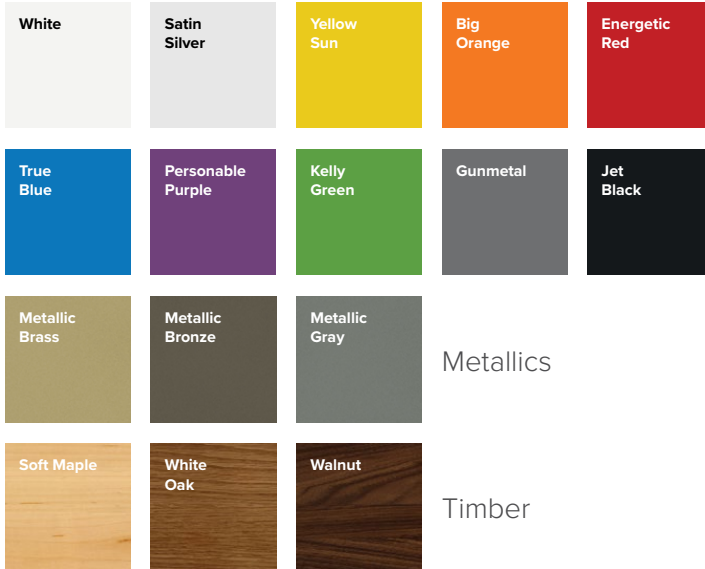

SIZING OPTIONS

1500 x 1200 mm	1800 x 1200 mm	2400 x 1200 mm	3000 x 1200 mm
1500 x 1000 mm			
1200 x 900 mm			
900 x 600 mm			

Standard sizes
Our most popular sizes, but any size is possible.

Custom sizes
and shapes are available.

SURROUND

Want a sleek frame to wrap your glassboard? Choose from a variety of beautiful, richly finished colours, or bring the outdoors in with Timber, our premium wood finish collection.

COLOURS BY CLARUS

- 150+ standard colours
- Unlimited options with Clarus' colour-matching ability

COLOURDROP

- Custom logos, patterns, and artwork printing
- Direct-to-glass, high resolution, UV printing is guaranteed to never fade or discolour

SURROUND

BOLD COLOURS

- Broad spectrum of beautiful, richly finished colour frame options
- Constructed from premium, powder-coated aluminium

TIMBER

- Premium wood frame options
- Hand-crafted from solid wood, responsibly harvested