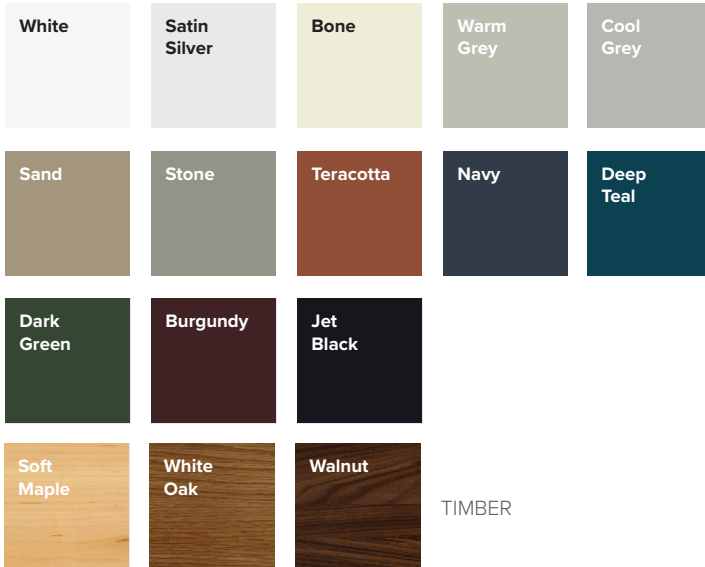

SURROUND

Want a sleek frame to wrap your glassboard? Choose from a variety of beautiful, richly finished colors, or bring the outdoors in with Timber, our premium wood finish collection.