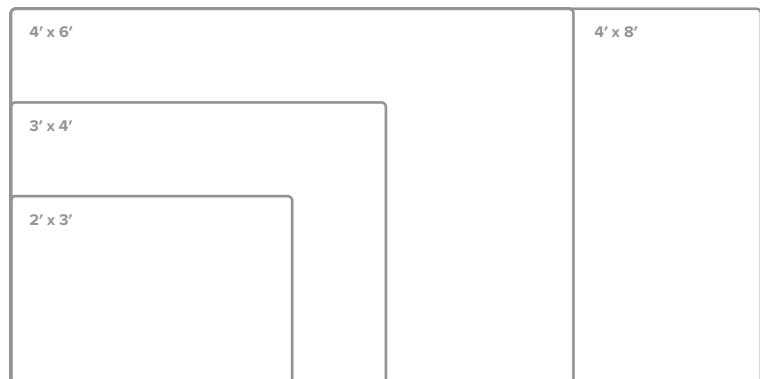

QUICK SHIP

Your favorite glassboards shipped to you in just two business days.

clarus⁷

WHAT IS QUICK SHIP?

Sometimes the need for an incredible writing surface is immediate — our Quick Ship program was created to make you the hero. Qualifying orders will ship within two business days of a purchase order.

PRODUCTS AVAILABLE FOR QUICK SHIP

The industry-leading glassboard Float is available for quick ship in magnetic, pure white, in a range of popular sizes.

PLACE YOUR ORDER

Place a Quick Ship order by contacting Clarus at 888.813.7414 or by visiting clarus.com/quick-ship.