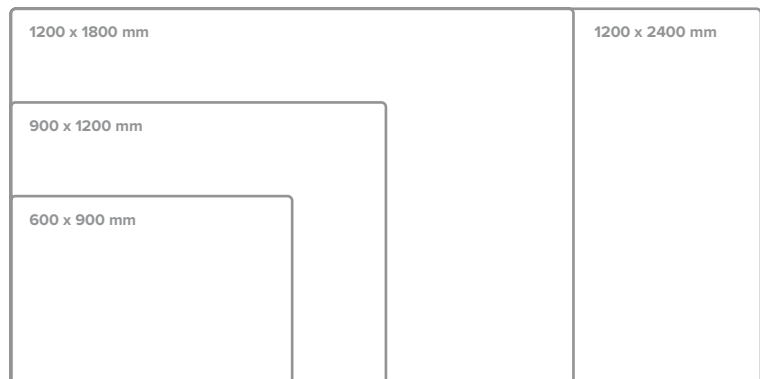

WHAT IS QUICK SHIP?

Sometimes the need for an incredible writing surface is immediate — our Quick Ship program was created to make you the hero. Qualifying orders will ship within two business days of a purchase order.

PRODUCTS AVAILABLE FOR QUICK SHIP

The industry-leading glassboard Float is available for quick ship in magnetic, pure white, in a range of popular sizes.

PLACE YOUR ORDER

Place a Quick Ship order by contacting Clarus at +1 888.813.7414 or by visiting clarus.com/quick-ship.